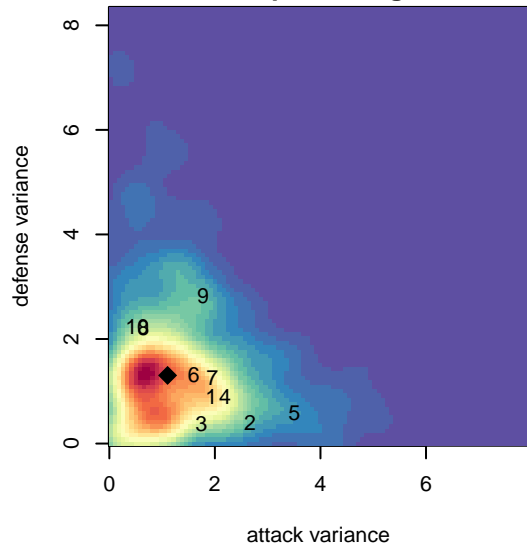

Thelo Chaos G99

Thelo United Futbol
 Milwaukie, OR
 G99 total strength=1443
 attack=9.23 defense=9.34
 fall league = PTT G99 Div 1 Red

alt names used:
 Thelo United FC Chaos
 TUF Chaos
 Thelo United Futbol Club (Chaos)
 Thelo United Futbol Club (Thelo Chaos)
 Thelo United FC Chaos

Venues played:
 2015 Beaverton Cup GU16 Silver
 2015 Oswego Nike Cup U16/17 Silver U17
 2015 PTT G99 Division 1 Red
 2015 United College Showcase U16
 2015 OYS Presidents Cup G99

Thelo Chaos G99
 Dots are actual minus expected GF (blue circles) and GA (red triangles).
 Blue line is smoothed change in attack strength. Red is smoothed change in defense strength.

**attack and defense variance (black dot)
relative to other teams
and top 10 in region**

**attack and defense rating
relative to others at age
and all opponents in last 13 months**

Performance relative to 13 month average