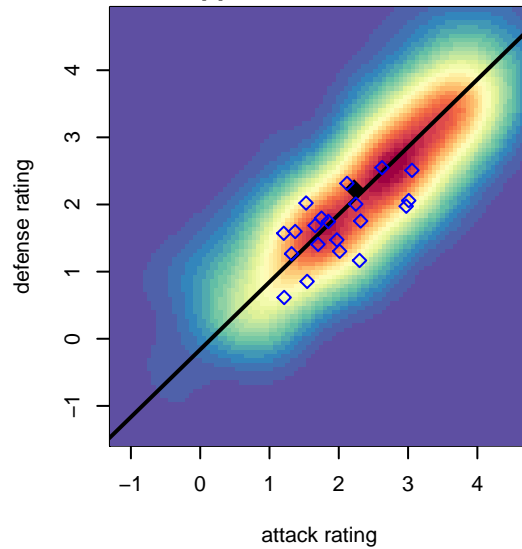

Venues played:
 2015 Beaverton Cup GU16 Silver
 2015 Oswego Nike Cup U16/17 Silver U17
 2015 PTT G99 Division 1 Red
 2015 United College Showcase U16
 2015 OYS Presidents Cup G99

Thelo Chaos G99
 Dots are actual minus expected GF (blue circles) and GA (red triangles).
 Blue line is smoothed change in attack strength. Red is smoothed change in defense strength.

**attack and defense variance (black dot)
relative to other teams
and top 10 in region**

**attack and defense rating
relative to others at age
and all opponents in last 13 months**

Performance relative to 13 month average