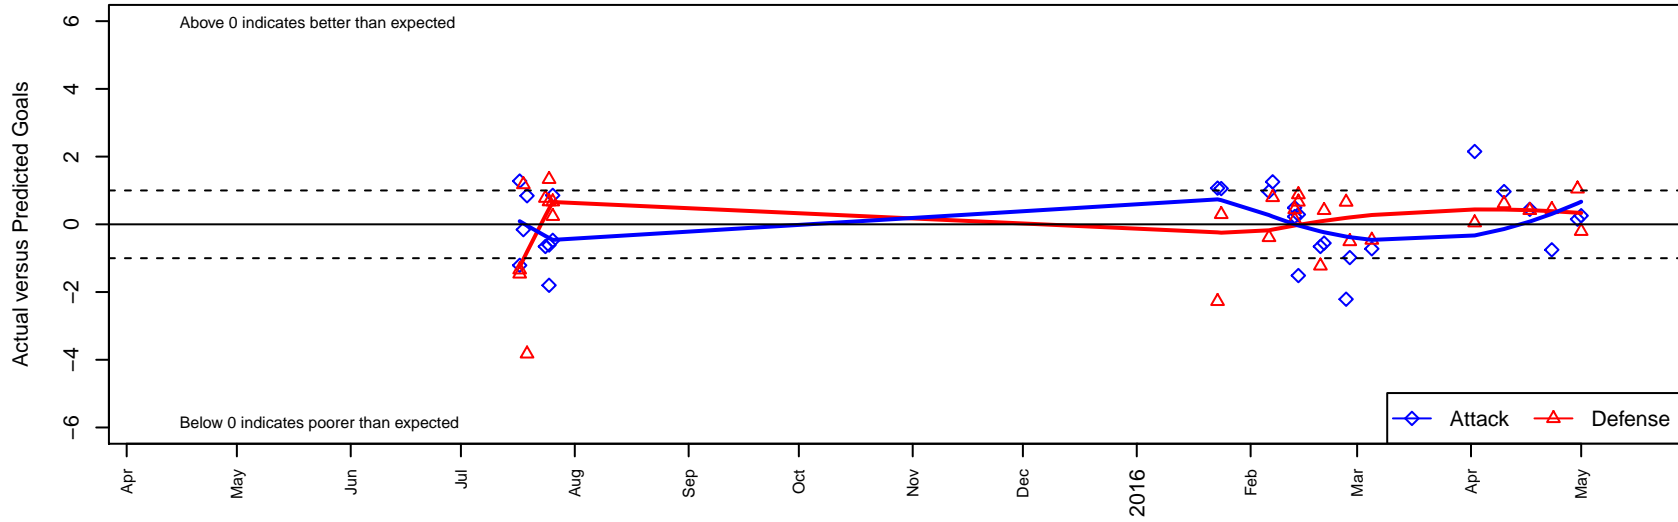

Thelo Chaos G99

Thelo United Futbol
 Milwaukie, OR
 G99 total strength=1443
 attack=9.23 defense=9.34
 fall league = PTT G99 Div 1 Red

alt names used:
 Thelo United FC Chaos
 TUF Chaos
 Thelo United Futbol Club (Chaos)
 Thelo United Futbol Club (Thelo Chaos)
 Thelo United FC Chaos

Venues played:
 2015 Beaverton Cup GU16 Silver
 2015 Oswego Nike Cup U16/17 Silver U17
 2015 PTT G99 Division 1 Red
 2015 United College Showcase U16
 2015 OYS Presidents Cup G99

Thelo Chaos G99
 Dots are actual minus expected GF (blue circles) and GA (red triangles).
 Blue line is smoothed change in attack strength. Red is smoothed change in defense strength.

**attack and defense variance (black dot)
relative to other teams
and top 10 in region**

**attack and defense rating
relative to others at age
and all opponents in last 13 months**

Performance relative to 13 month average