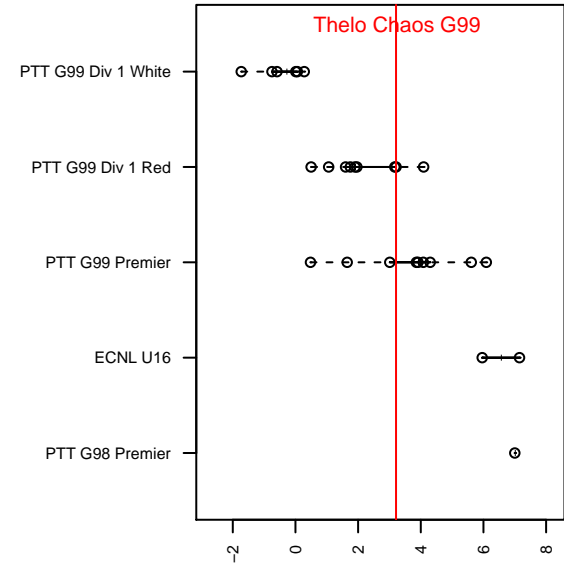

Thelo Chaos G99

Thelo United Futbol
 Milwaukie, OR
 G99 total strength=1443
 attack=9.23 defense=9.34
 fall league = PTT G99 Div 1 Red

alt names used:
 Thelo United FC Chaos
 TUF Chaos
 Thelo United Futbol Club (Chaos)
 Thelo United Futbol Club (Thelo Chaos)
 Thelo United FC Chaos

Venues played:
 2015 Beaverton Cup GU16 Silver
 2015 Oswego Nike Cup U16/17 Silver U17
 2015 PTT G99 Division 1 Red
 2015 United College Showcase U16
 2015 OYS Presidents Cup G99

Thelo Chaos G99
 Dots are actual minus expected GF (blue circles) and GA (red triangles).
 Blue line is smoothed change in attack strength. Red is smoothed change in defense strength.

**attack and defense variance (black dot)
relative to other teams
and top 10 in region**

**attack and defense rating
relative to others at age
and all opponents in last 13 months**

Performance relative to 13 month average