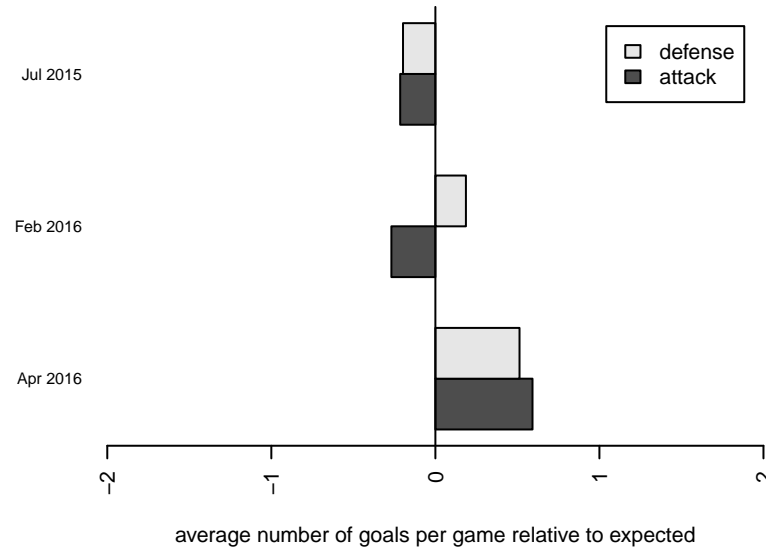

Performance relative to 13 month average