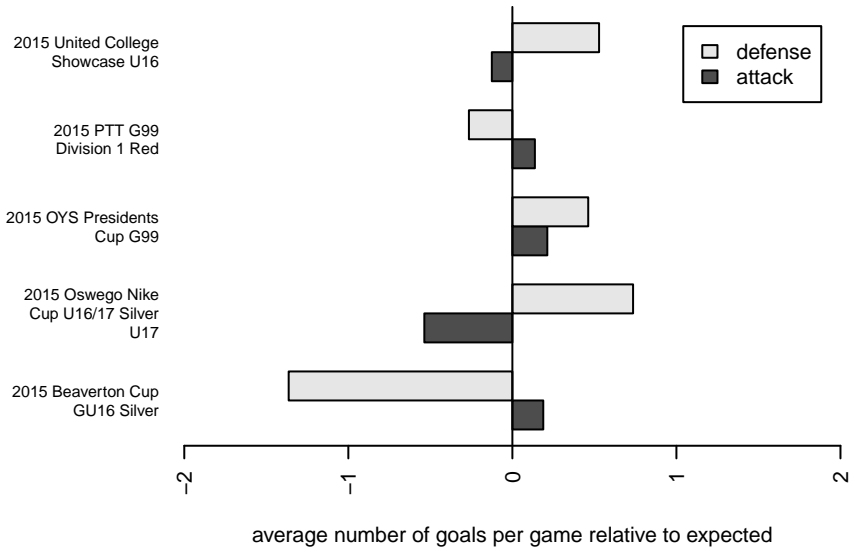

Venues played:
 2015 Beaverton Cup GU16 Silver
 2015 Oswego Nike Cup U16/17 Silver U17
 2015 PTT G99 Division 1 Red
 2015 United College Showcase U16
 2015 OYS Presidents Cup G99

Thelo Chaos G99
 Dots are actual minus expected GF (blue circles) and GA (red triangles).
 Blue line is smoothed change in attack strength. Red is smoothed change in defense strength.

**attack and defense variance (black dot)
relative to other teams
and top 10 in region**

**attack and defense rating
relative to others at age
and all opponents in last 13 months**

Performance relative to 13 month average